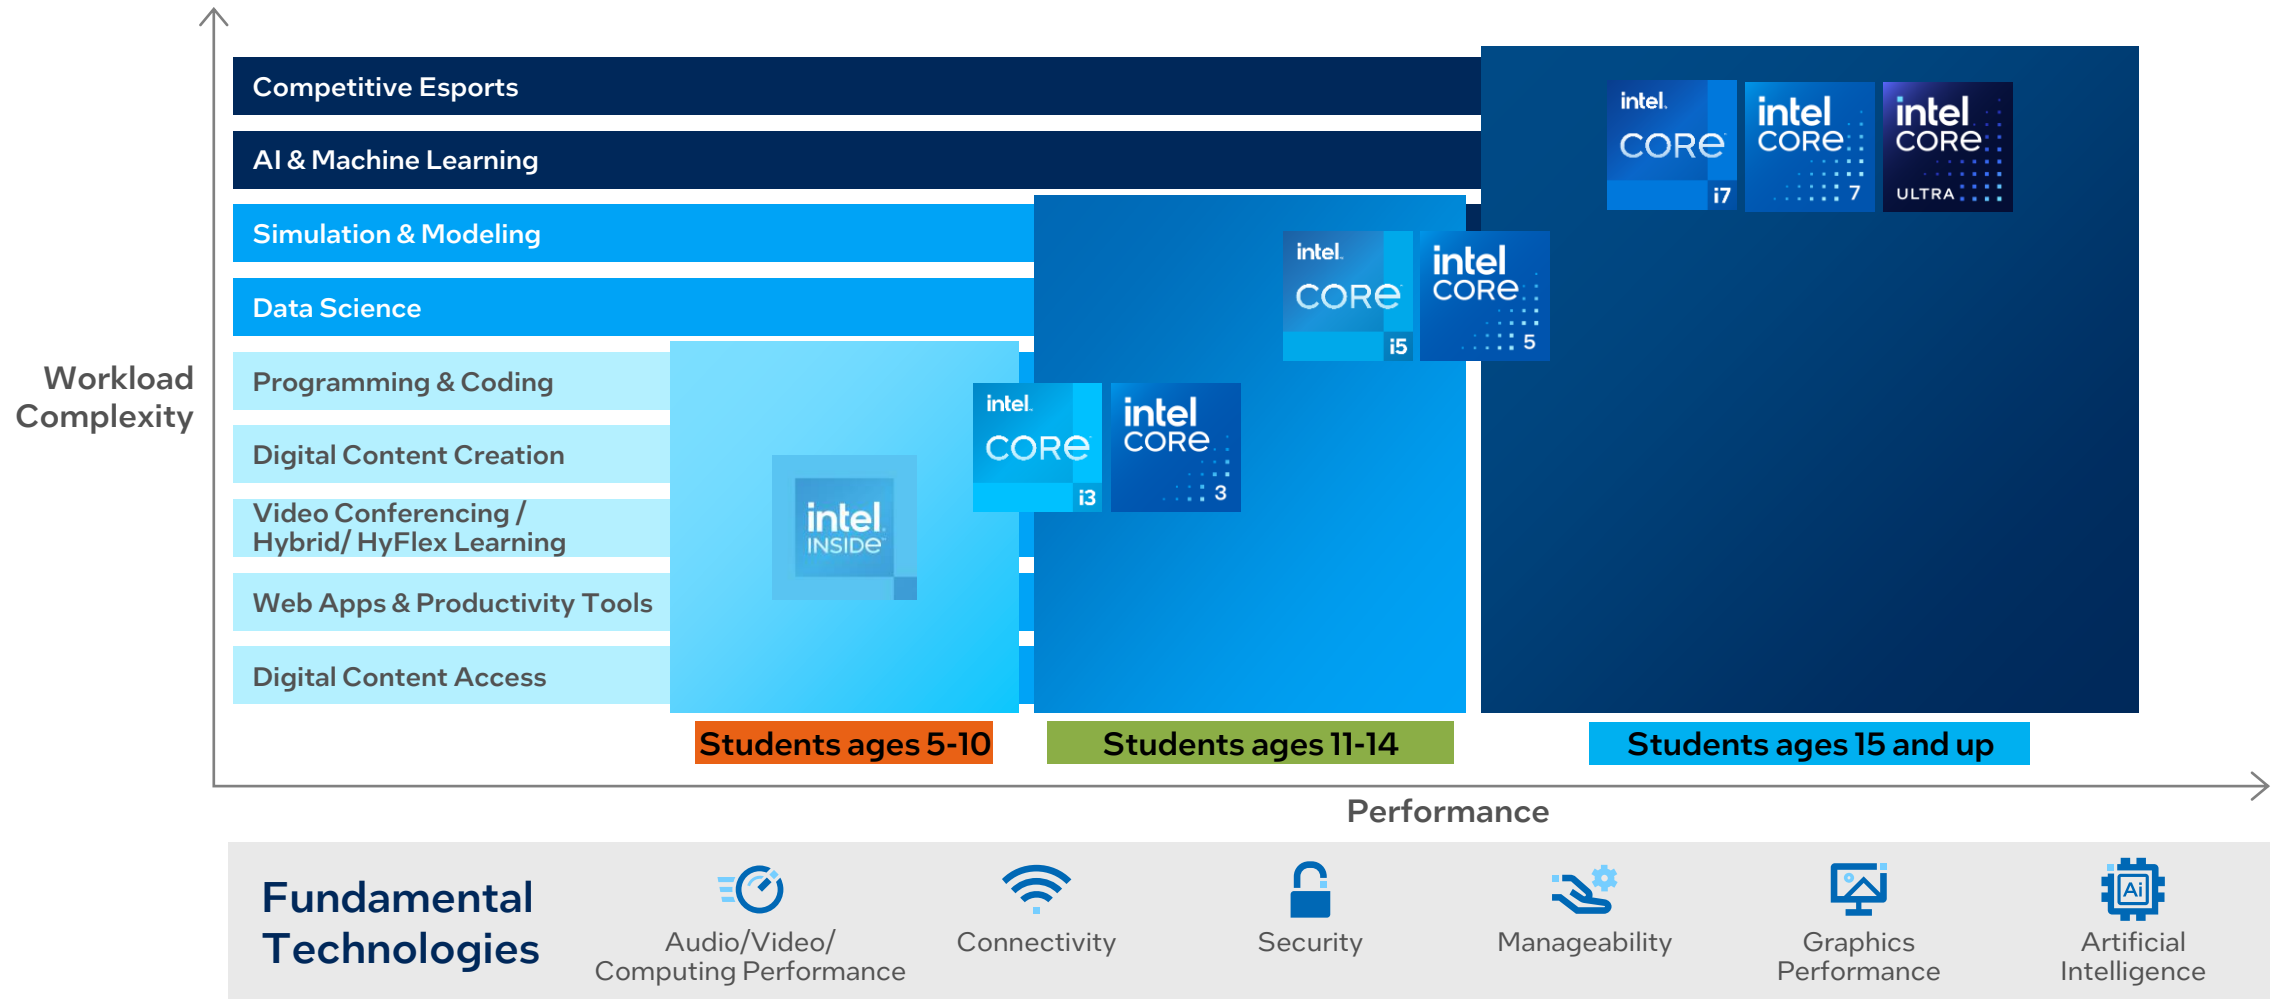

Intel Delivers a Variety of Choices for All Learners

For Intel vPro® for Windows systems only; OEM enabling varies; not available on ChromeOS. Intel® Core™ Ultra processors specifically recommended for Labs and CET environments